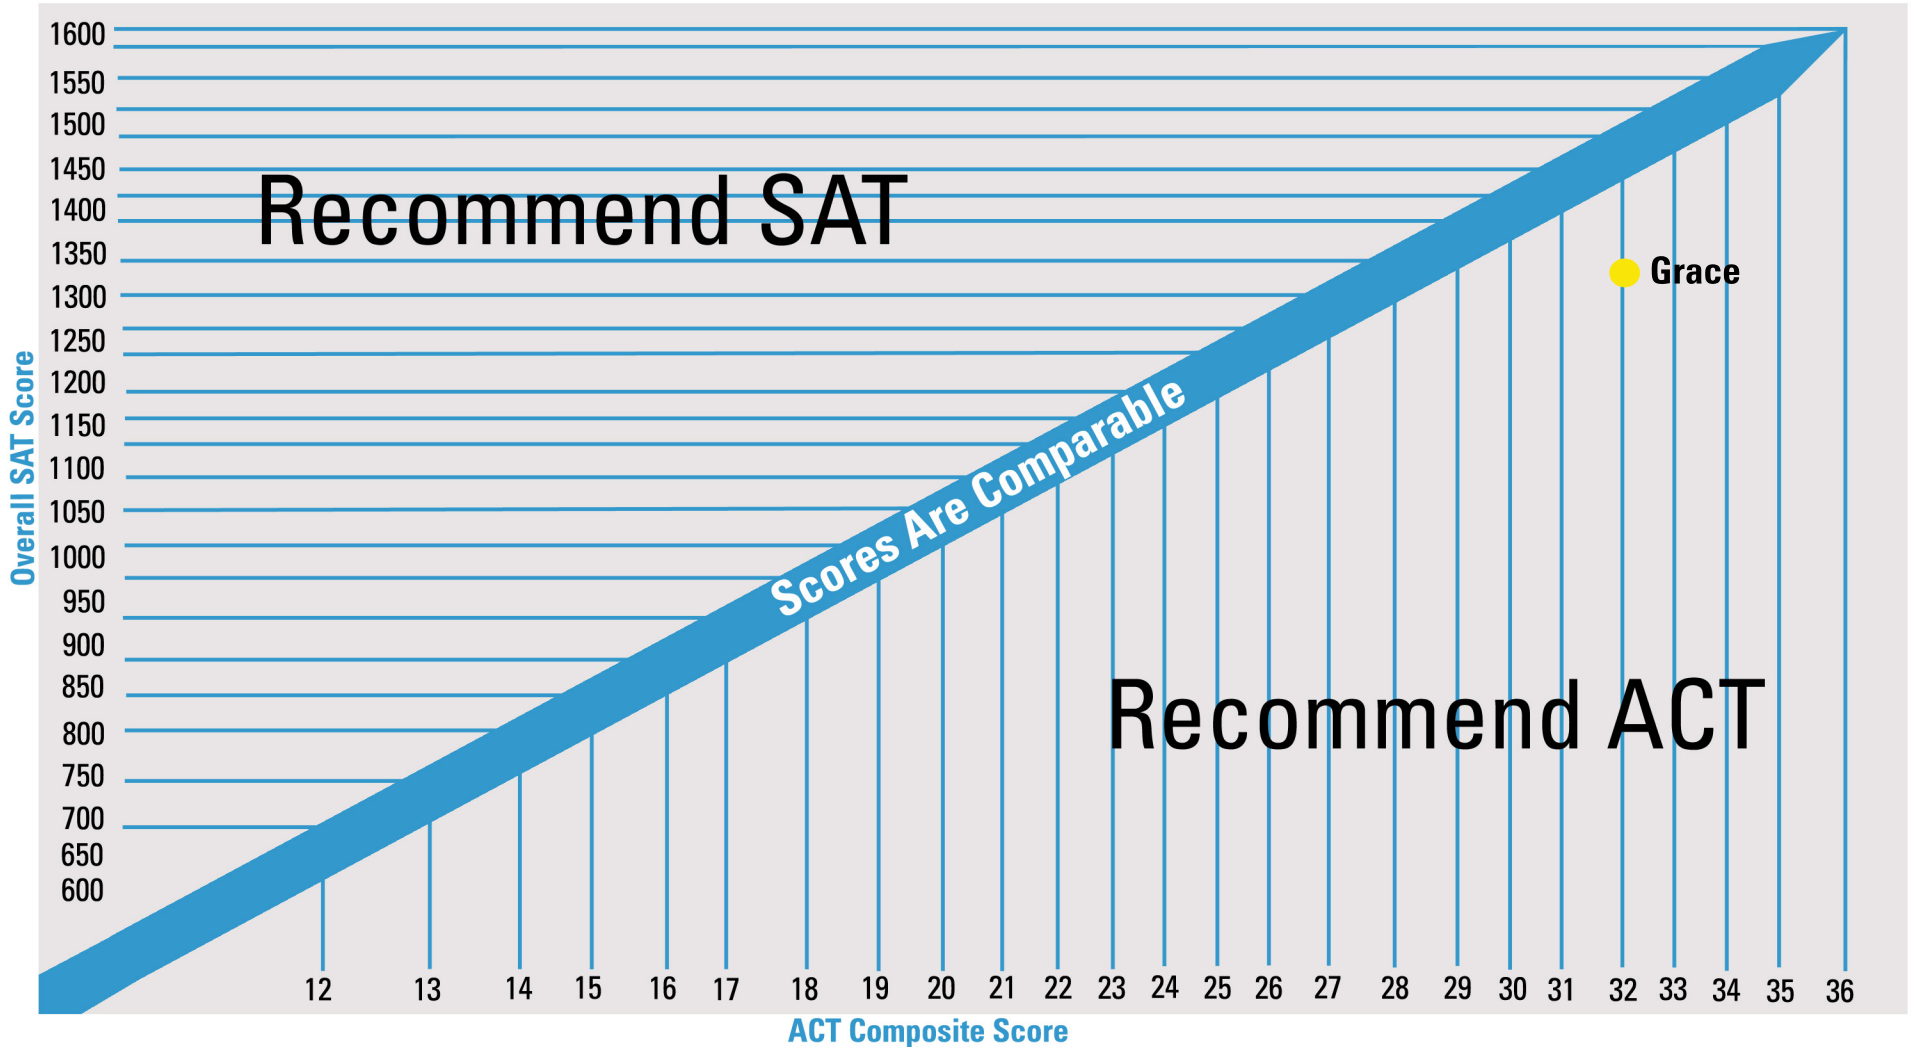

SAT Scores Versus ACT Scores

Some students will find that they're scoring higher on one test over the other. Use the following chart to see which test is better for your student.

SAT	ACT	SAT	ACT	SAT	ACT	SAT	ACT	SAT	ACT
630-710	12	900-930	17	1100-1120	22	1280-1300	27	1450-1480	32
720-750	13	940-970	18	1130-1150	23	1310-1340	28	1490-1510	33
760-800	14	980-1010	19	1160-1190	24	1350-1380	29	1520-1550	34
810-850	15	1020-1050	20	1200-1230	25	1390-1410	30	1560-1590	35
860-890	16	1060-1090	21	1240-1270	26	1420-1440	31	1600	36